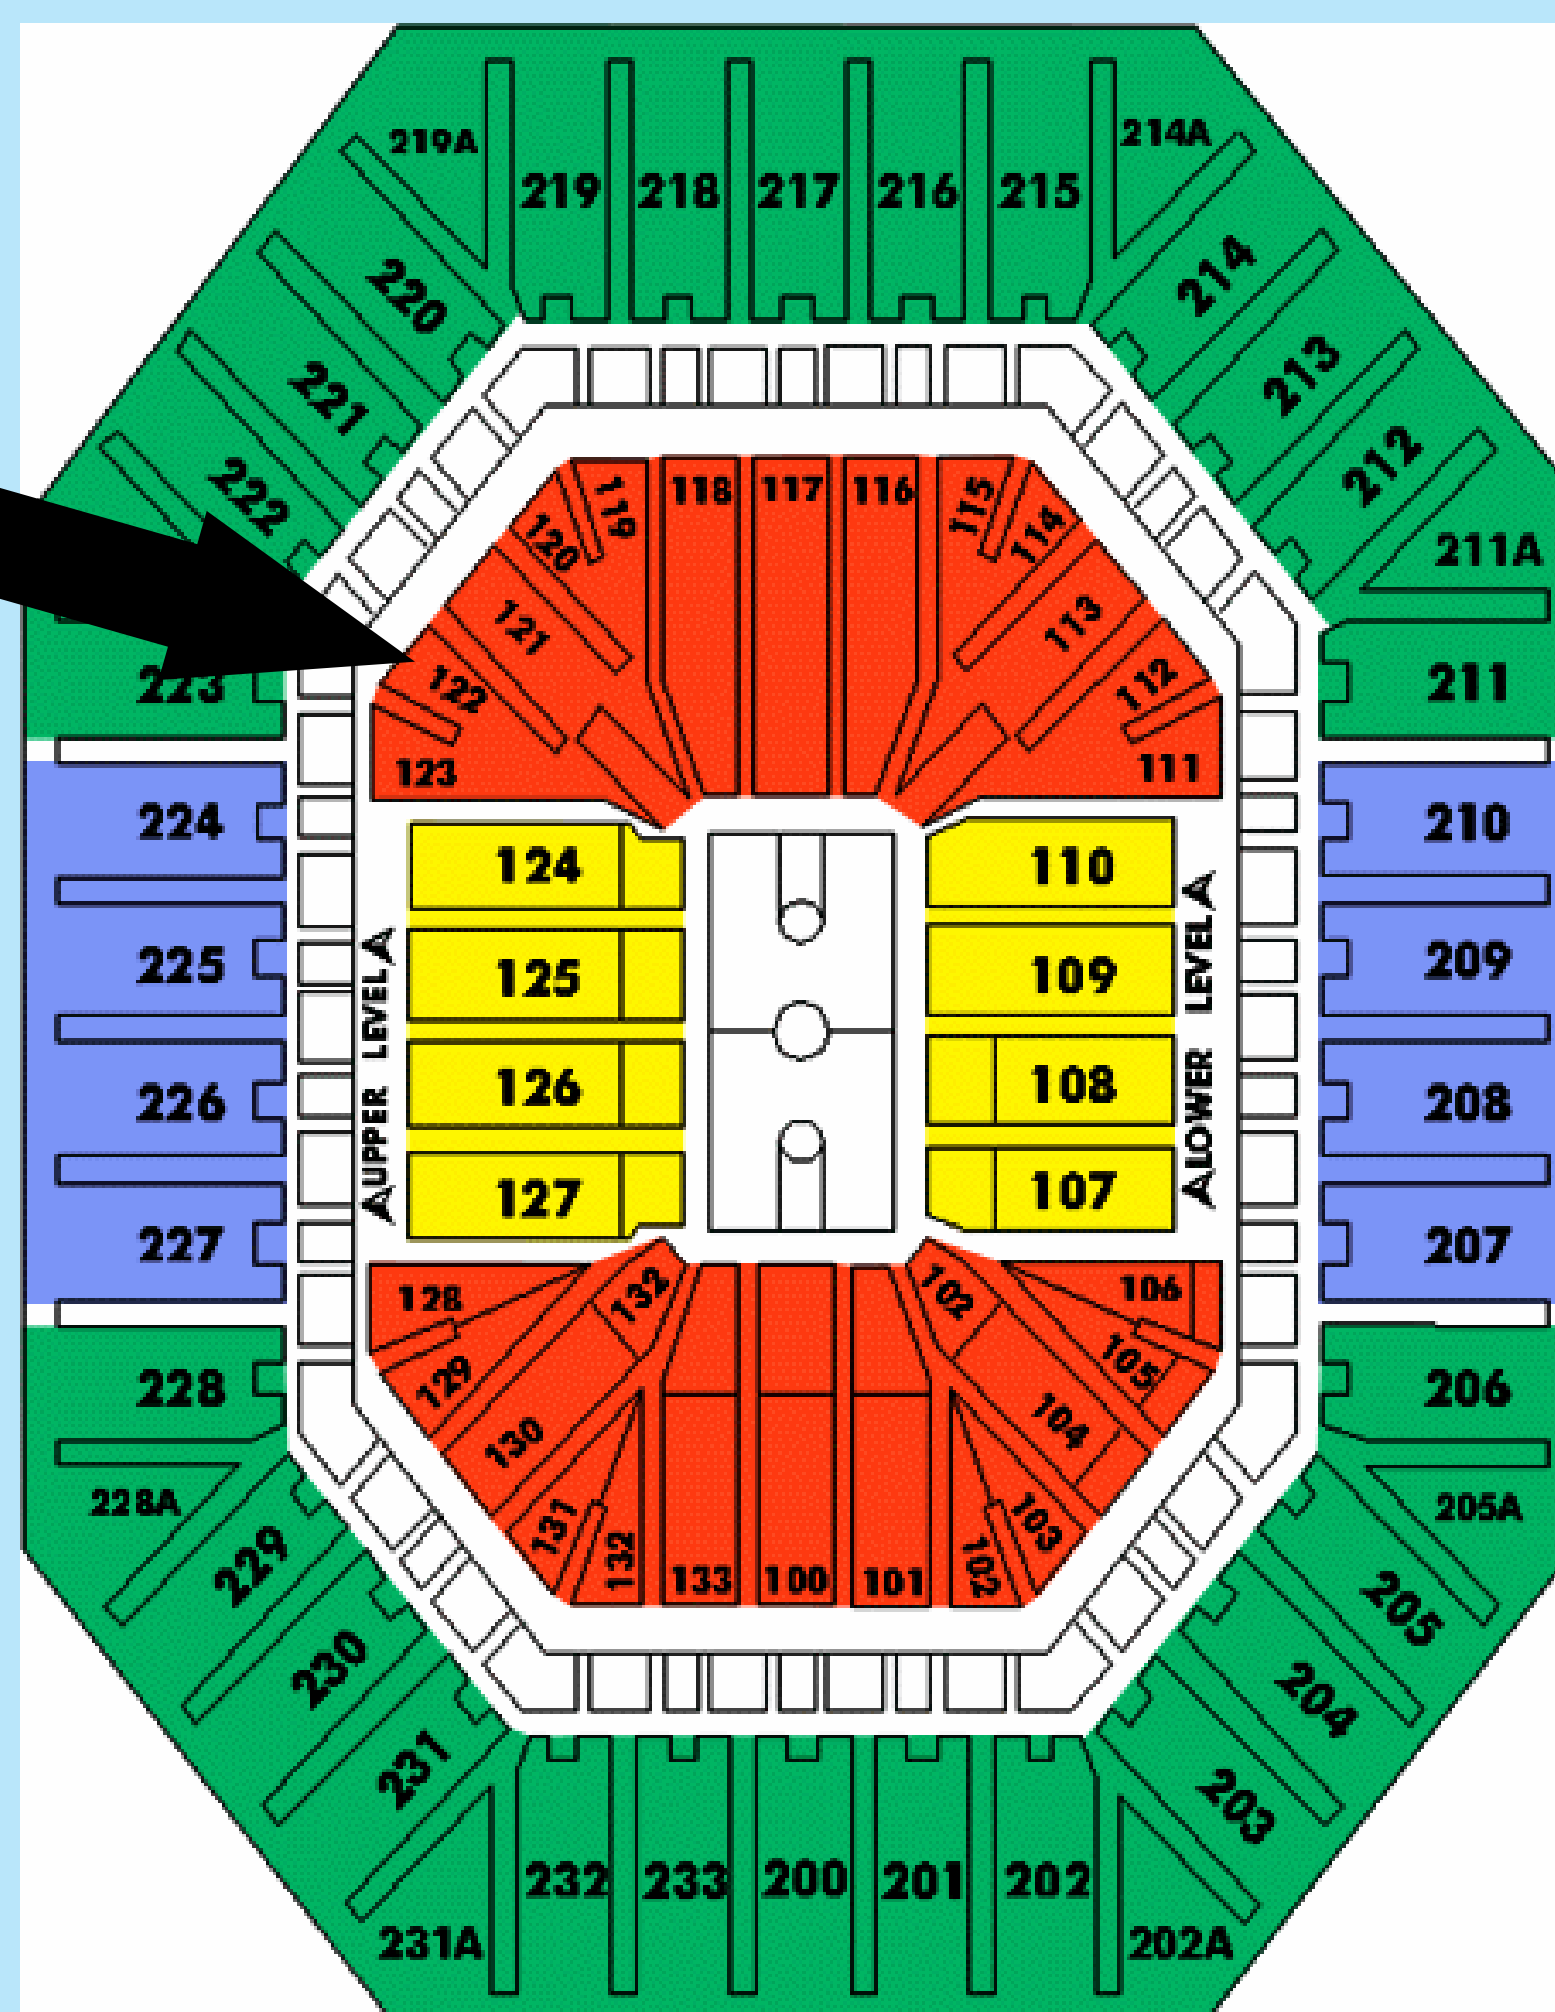

**WIN**

**WIN**

**2 TICKETS TO:**  
**CAROLINA vs DUKE**  
**DEAN SMITH CENTER**

**CHAPEL HILL, NC FEB. 17, 2016**

**Seat  
Location**

**Raffle Tickets  
Only \$20.00**